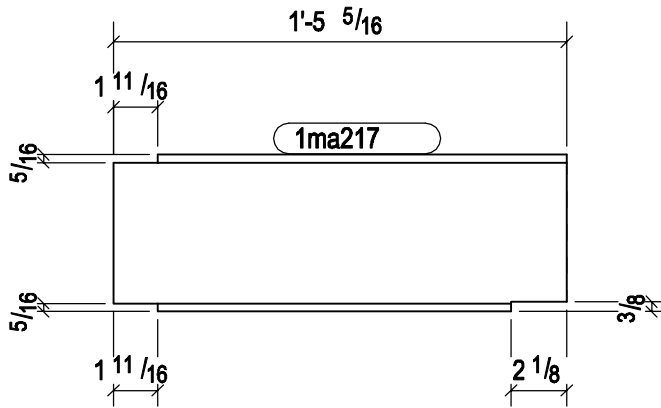

MARK	QTY	IN ASSY
1ma214	1	109C2

MATERIAL LIST FOR WORKSHOP

Mark	Qty.	Size	Length	Remarks
1ma214	1	5 Ø X-STRONG PIPE	0'-8"	

HOLD →

MARK	QTY	IN ASSY
1ma217	8	105F1

MATERIAL LIST FOR WORKSHOP				
Mark	Qty.	Size	Length	Remarks
1ma217	8	C6X10.5	1'-5 5/16"	

MARK	QTY	IN ASSY
1pa95	1	121B5

MATERIAL LIST FOR WORKSHOP				
Mark	Qty.	Size	Length	Remarks
1pa95	1	PL1/4X4	0'-6"	

MARK	QTY	IN ASSY
1pa99	1	109C2

MATERIAL LIST FOR WORKSHOP				
Mark	Qty.	Size	Length	Remarks
1pa99	1	PL3/8X6 1/2	1'-0"	