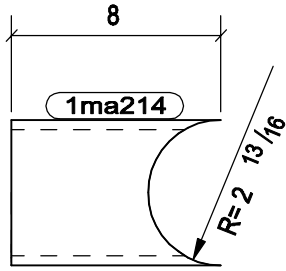

MARK	QTY	IN ASSY
1ma214	1	109C2

MATERIAL LIST FOR WORKSHOP

Mark	Qty.	Size	Length	Remarks
1ma214	1	5 Ø X-STRONG PIPE	0'-8"	

HOLD →

MARK	QTY	IN ASSY
1ma217	8	105F1

MATERIAL LIST FOR WORKSHOP				
Mark	Qty.	Size	Length	Remarks
1ma217	8	C6X10.5	1'-5 5/16"	

MARK	QTY	IN ASSY
1pa95	1	121B5

MATERIAL LIST FOR WORKSHOP				
Mark	Qty.	Size	Length	Remarks
1pa95	1	PL1/4X4	0'-6"	

MARK	QTY	IN ASSY
1pa99	1	109C2

MATERIAL LIST FOR WORKSHOP				
Mark	Qty.	Size	Length	Remarks
1pa99	1	PL3/8X6 1/2	1'-0"	