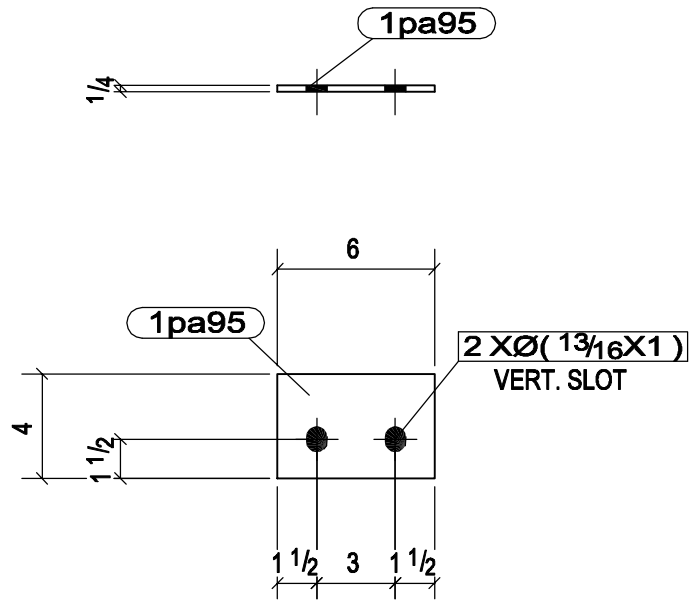

MARK	QTY	IN ASSY
1ma214	1	109C2

MATERIAL LIST FOR WORKSHOP

Mark	Qty.	Size	Length	Remarks
1ma214	1	5 Ø X-STRONG PIPE	0'-8"	

HOLD →

MARK	QTY	IN ASSY
1ma217	8	105F1

MATERIAL LIST FOR WORKSHOP				
Mark	Qty.	Size	Length	Remarks
1ma217	8	C6X10.5	1'-5 5/16"	

MARK	QTY	IN ASSY
1pa95	1	121B5

MATERIAL LIST FOR WORKSHOP				
Mark	Qty.	Size	Length	Remarks
1pa95	1	PL1/4X4	0'-6"	

MARK	QTY	IN ASSY
1pa99	1	109C2

MATERIAL LIST FOR WORKSHOP				
Mark	Qty.	Size	Length	Remarks
1pa99	1	PL3/8X6 1/2	1'-0"	