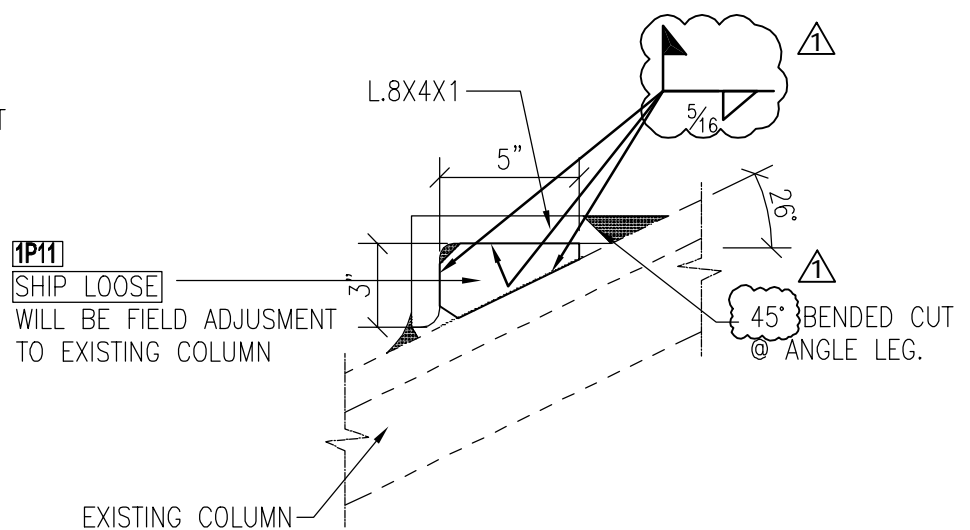

DETAIL - 1 (14 LOC.)

4-1/4" A449 ANCHOR BOLT (20)
 W/(2) NUTS, (2) WASHER PER ANCHOR BOLT & (ONE) WASHER PL 3/8"x2 1/2"x2 1/2" PER ANCHOR BOLT
 MK-10AB20

DETAIL - 2 (7 LOC.)

4-1" A449 HEADED ANCHOR BOLT (6)
 W/(ONE) WASHER PL 3/8"x2 1/2"x2 1/2" PER ANCHOR BOLT

DETAIL - 3 (2 LOC.)

4-1" A449 HEADED ANCHOR BOLT (6)
 W/(ONE) WASHER PL 3/8"x2 1/2"x2 1/2" PER ANCHOR BOLT

DETAIL - 4 (4 LOC.)

4-1/4" A449 ANCHOR BOLT (20)
 W/(2) NUTS, (2) WASHER PER ANCHOR BOLT & (ONE) WASHER PL 3/8"x2 1/2"x2 1/2" PER ANCHOR BOLT
 MK-10AB20

DETAIL - 5 (4 LOC.)

4-1" A449 HEADED ANCHOR BOLT (6)
 W/(ONE) WASHER PL 3/8"x2 1/2"x2 1/2" PER ANCHOR BOLT

DETAIL - 6 (4 LOC.)

4-1" A449 HEADED ANCHOR BOLT (6)
 W/(ONE) WASHER PL 3/8"x2 1/2"x2 1/2" PER ANCHOR BOLT