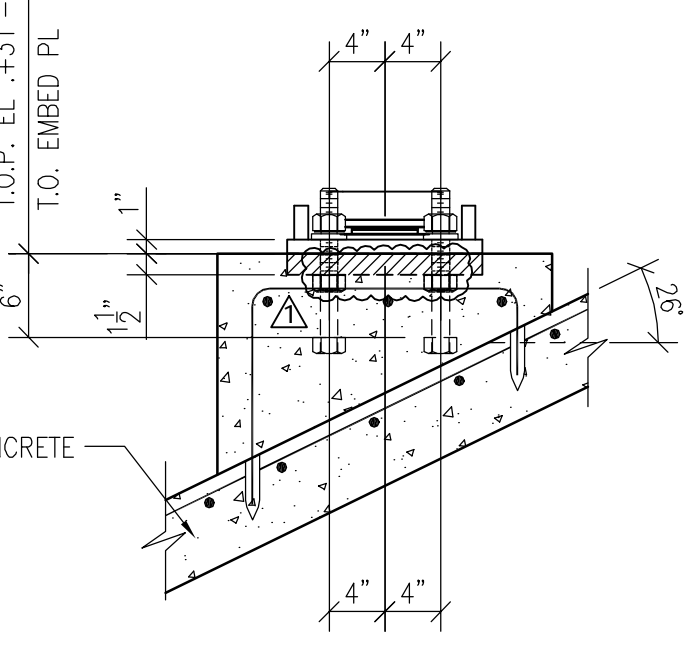

DETAIL - 1 (14 LOC.)

4-1/4" A449 ANCHOR BOLT (20)
 W/(2) NUTS, (2) WASHER PER ANCHOR BOLT & (ONE) WASHER PL 3/8"x2 1/2"x2 1/2" PER ANCHOR BOLT
 MK-10AB20

DETAIL - 2 (7 LOC.)

4-1" A449 HEADED ANCHOR BOLT (6)
 W/(ONE) WASHER PL 3/8"x2 1/2"x2 1/2" PER ANCHOR BOLT

DETAIL - 3 (2 LOC.)

4-1" A449 HEADED ANCHOR BOLT (6)
 W/(ONE) WASHER PL 3/8"x2 1/2"x2 1/2" PER ANCHOR BOLT

DETAIL - 4 (4 LOC.)

4-1/4" A449 ANCHOR BOLT (20)
 W/(2) NUTS, (2) WASHER PER ANCHOR BOLT & (ONE) WASHER PL 3/8"x2 1/2"x2 1/2" PER ANCHOR BOLT
 MK-10AB20

DETAIL - 5 (4 LOC.)

4-1" A449 HEADED ANCHOR BOLT (6)
 W/(ONE) WASHER PL 3/8"x2 1/2"x2 1/2" PER ANCHOR BOLT

DETAIL - 6 (4 LOC.)

4-1" A449 HEADED ANCHOR BOLT (6)
 W/(ONE) WASHER PL 3/8"x2 1/2"x2 1/2" PER ANCHOR BOLT

DETAIL - 7 TYP