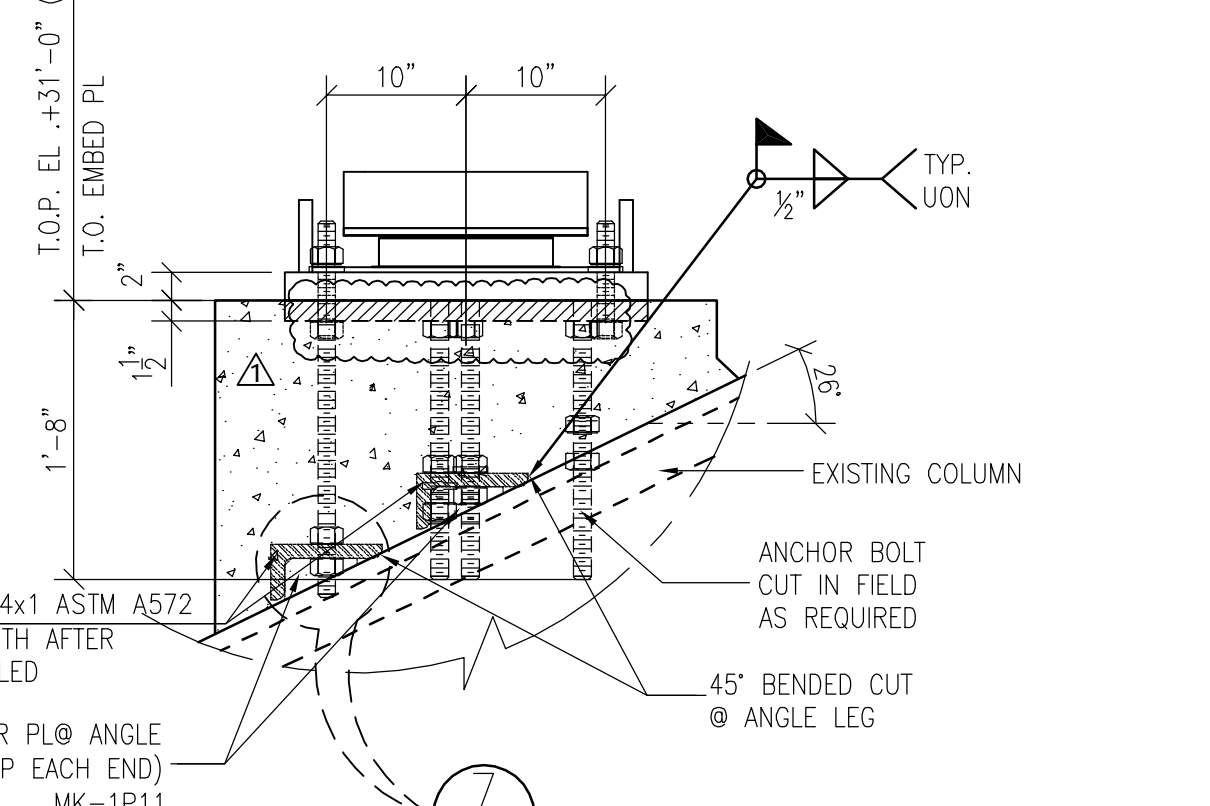

DETAIL - 1 (14 LOC.)

4-1/4" A449 ANCHOR BOLT (20)
 W/(2) NUTS, (2) WASHER PER ANCHOR BOLT & (ONE) WASHER PL 3/8"x2 1/2"x2 1/2" PER ANCHOR BOLT
 MK-10AB20

DETAIL - 2 (7 LOC.)

4-1" A449 HEADED ANCHOR BOLT (6)
 W/(ONE) WASHER PL 3/8"x2 1/2"x2 1/2" PER ANCHOR BOLT

DETAIL - 3 (2 LOC.)

4-1" A449 HEADED ANCHOR BOLT (6)
 W/(ONE) WASHER PL 3/8"x2 1/2"x2 1/2" PER ANCHOR BOLT

DETAIL - 4 (4 LOC.)

4-1/4" A449 ANCHOR BOLT (20)
 W/(2) NUTS, (2) WASHER PER ANCHOR BOLT & (ONE) WASHER PL 3/8"x2 1/2"x2 1/2" PER ANCHOR BOLT
 MK-10AB20

DETAIL - 5 (4 LOC.)

4-1" A449 HEADED ANCHOR BOLT (6)
 W/(ONE) WASHER PL 3/8"x2 1/2"x2 1/2" PER ANCHOR BOLT

DETAIL - 6 (4 LOC.)

4-1" A449 HEADED ANCHOR BOLT (6)
 W/(ONE) WASHER PL 3/8"x2 1/2"x2 1/2" PER ANCHOR BOLT

DETAIL - 7 TYP