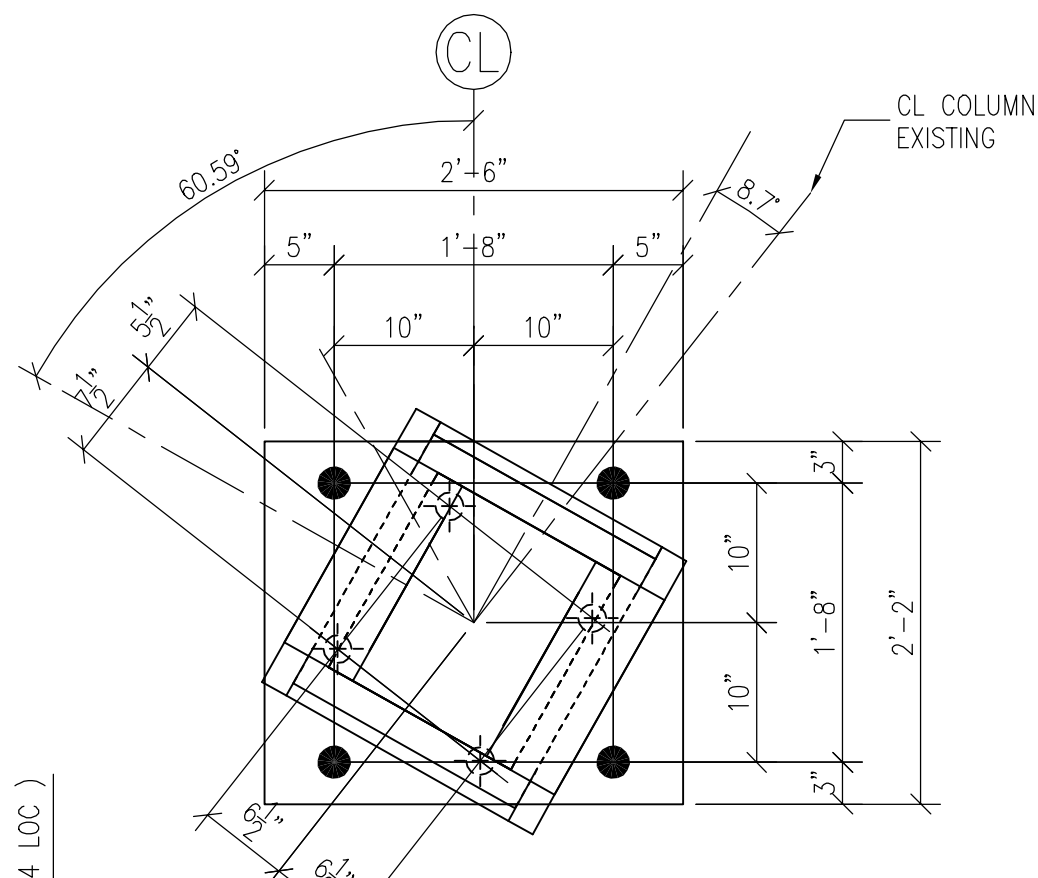

DETAIL - 1 (14 LOC.)

4-1/4" A449 ANCHOR BOLT (20)
 W/(2) NUTS, (2) WASHER PER ANCHOR BOLT & (ONE) WASHER PL 3/8"x2 1/2"x2 1/2" PER ANCHOR BOLT
 MK-10AB20

DETAIL - 2 (7 LOC.)

4-1" A449 HEADED ANCHOR BOLT (6)
 W/(ONE) WASHER PL 3/8"x2 1/2"x2 1/2" PER ANCHOR BOLT

DETAIL - 3 (2 LOC.)

4-1" A449 HEADED ANCHOR BOLT (6)
 W/(ONE) WASHER PL 3/8"x2 1/2"x2 1/2" PER ANCHOR BOLT

DETAIL - 4 (4 LOC.)

4-1/4" A449 ANCHOR BOLT (20)
 W/(2) NUTS, (2) WASHER PER ANCHOR BOLT & (ONE) WASHER PL 3/8"x2 1/2"x2 1/2" PER ANCHOR BOLT
 MK-10AB20

DETAIL - 5 (4 LOC.)

4-1" A449 HEADED ANCHOR BOLT (6)
 W/(ONE) WASHER PL 3/8"x2 1/2"x2 1/2" PER ANCHOR BOLT

DETAIL - 6 (4 LOC.)

4-1" A449 HEADED ANCHOR BOLT (6)
 W/(ONE) WASHER PL 3/8"x2 1/2"x2 1/2" PER ANCHOR BOLT

DETAIL - 7 TYP