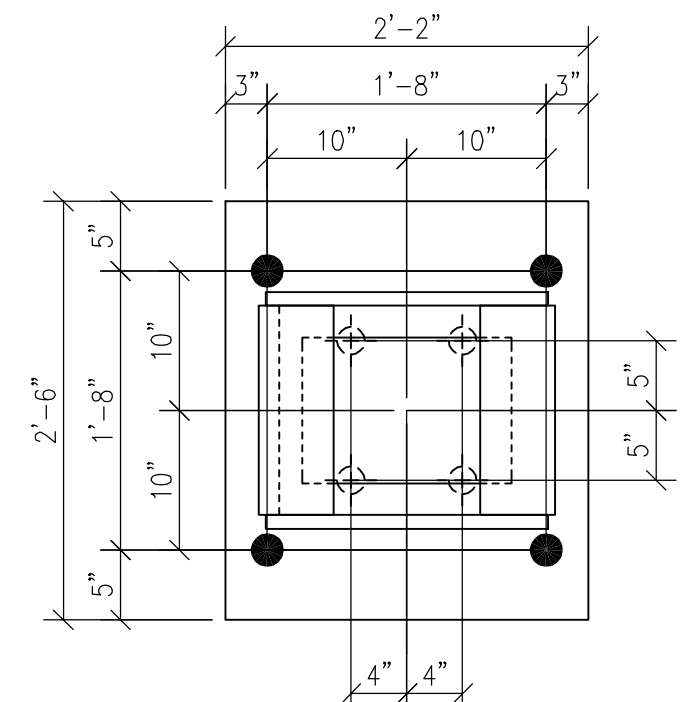

DETAIL - 1 (14 LOC.)

4-1/4" A449 ANCHOR BOLT (20)
 W/(2) NUTS, (2) WASHER PER ANCHOR BOLT & (ONE) WASHER PL 3/8"x2 1/2"x2 1/2" PER ANCHOR BOLT
 MK-10AB20

DETAIL - 2 (7 LOC.)

4-1" A449 HEADED ANCHOR BOLT (6)
 W/(ONE) WASHER PL 3/8"x2 1/2"x2 1/2" PER ANCHOR BOLT

DETAIL - 3 (2 LOC.)

4-1" A449 HEADED ANCHOR BOLT (6)
 W/(ONE) WASHER PL 3/8"x2 1/2"x2 1/2" PER ANCHOR BOLT

DETAIL - 4 (4 LOC.)

4-1/4" A449 ANCHOR BOLT (20)
 W/(2) NUTS, (2) WASHER PER ANCHOR BOLT & (ONE) WASHER PL 3/8"x2 1/2"x2 1/2" PER ANCHOR BOLT
 MK-10AB20

DETAIL - 5 (4 LOC.)

4-1" A449 HEADED ANCHOR BOLT (6)
 W/(ONE) WASHER PL 3/8"x2 1/2"x2 1/2" PER ANCHOR BOLT

DETAIL - 6 (4 LOC.)

4-1" A449 HEADED ANCHOR BOLT (6)
 W/(ONE) WASHER PL 3/8"x2 1/2"x2 1/2" PER ANCHOR BOLT

DETAIL - 7 TYP