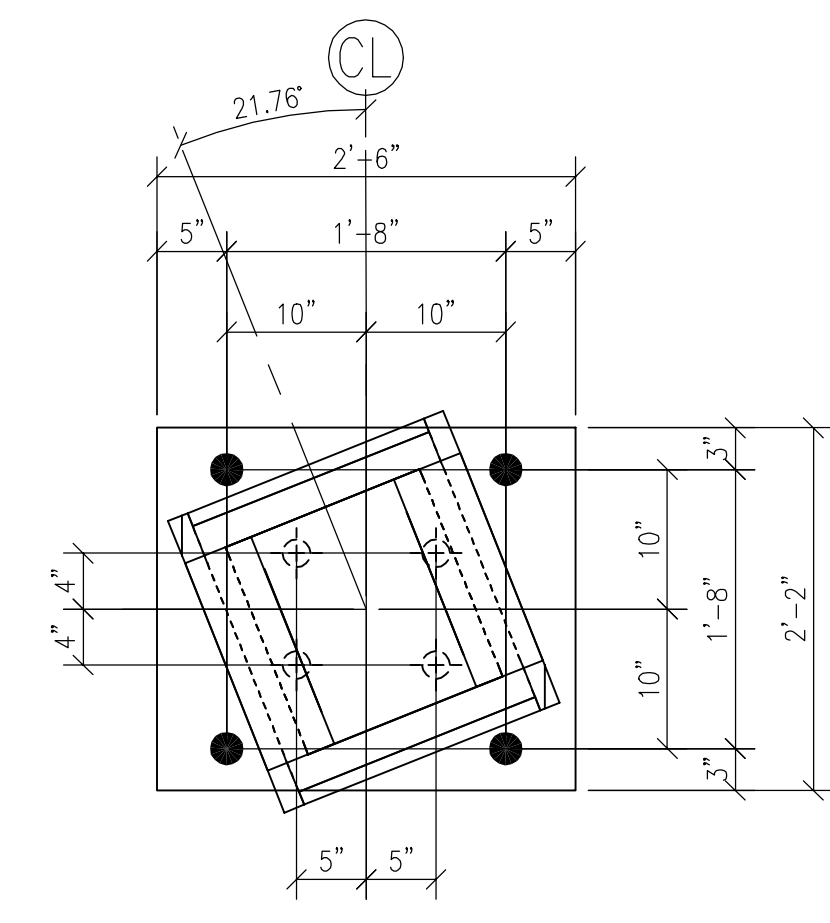

DETAIL - 1 (14 LOC.)

4-1/4" A449 ANCHOR BOLT (20)
 W/(2) NUTS, (2) WASHER PER ANCHOR BOLT & (ONE) WASHER PL 3/8"x2 1/2"x2 1/2" PER ANCHOR BOLT
 MK-10AB20

DETAIL - 2 (7 LOC.)

4-1" A449 HEADED ANCHOR BOLT (6)
 W/(ONE) WASHER PL 3/8"x2 1/2"x2 1/2" PER ANCHOR BOLT

DETAIL - 3 (2 LOC.)

4-1" A449 HEADED ANCHOR BOLT (6)
 W/(ONE) WASHER PL 3/8"x2 1/2"x2 1/2" PER ANCHOR BOLT

DETAIL - 4 (4 LOC.)

4-1/4" A449 ANCHOR BOLT (20)
 W/(2) NUTS, (2) WASHER PER ANCHOR BOLT & (ONE) WASHER PL 3/8"x2 1/2"x2 1/2" PER ANCHOR BOLT
 MK-10AB20

DETAIL - 5 (4 LOC.)

4-1" A449 HEADED ANCHOR BOLT (6)
 W/(ONE) WASHER PL 3/8"x2 1/2"x2 1/2" PER ANCHOR BOLT

DETAIL - 6 (4 LOC.)

4-1" A449 HEADED ANCHOR BOLT (6)
 W/(ONE) WASHER PL 3/8"x2 1/2"x2 1/2" PER ANCHOR BOLT