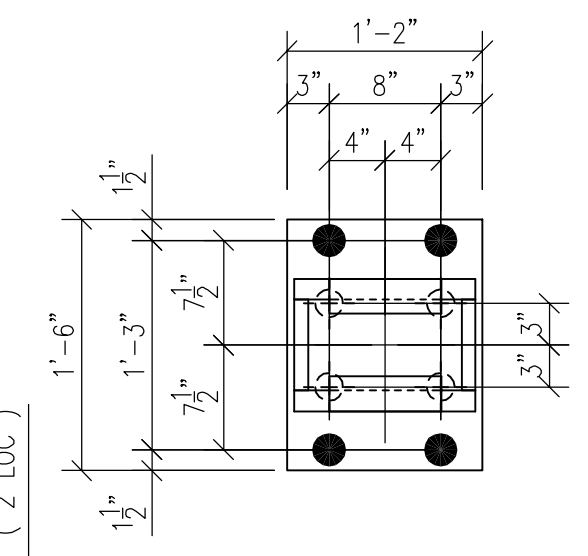

DETAIL - 1 (14 LOC.)

4-1/4" A449 ANCHOR BOLT (20)
 W/(2) NUTS, (2) WASHER PER ANCHOR BOLT & (ONE) WASHER PL 3/8"x2 1/2"x2 1/2" PER ANCHOR BOLT
 MK-10AB20

DETAIL - 2 (7 LOC.)

4-1" A449 HEADED ANCHOR BOLT (6)
 W/(ONE) WASHER PL 3/8"x2 1/2"x2 1/2" PER ANCHOR BOLT

DETAIL - 3 (2 LOC.)

4-1" A449 HEADED ANCHOR BOLT (6)
 W/(ONE) WASHER PL 3/8"x2 1/2"x2 1/2" PER ANCHOR BOLT

DETAIL - 4 (4 LOC.)

4-1/4" A449 ANCHOR BOLT (20)
 W/(2) NUTS, (2) WASHER PER ANCHOR BOLT & (ONE) WASHER PL 3/8"x2 1/2"x2 1/2" PER ANCHOR BOLT
 MK-10AB20

DETAIL - 5 (4 LOC.)

4-1" A449 HEADED ANCHOR BOLT (6)
 W/(ONE) WASHER PL 3/8"x2 1/2"x2 1/2" PER ANCHOR BOLT

DETAIL - 6 (4 LOC.)

4-1" A449 HEADED ANCHOR BOLT (6)
 W/(ONE) WASHER PL 3/8"x2 1/2"x2 1/2" PER ANCHOR BOLT

DETAIL - 7 TYP