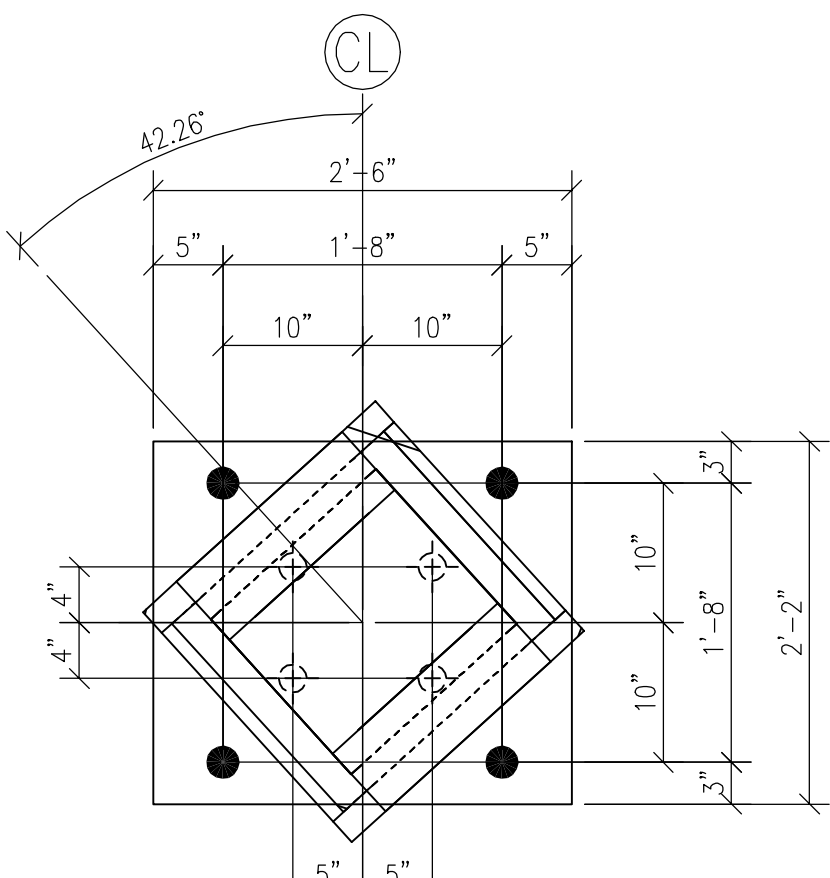

DETAIL - 1 (14 LOC.)

4-1/4" A449 ANCHOR BOLT (20)
 W/(2) NUTS, (2) WASHER PER ANCHOR BOLT & (ONE) WASHER PL 3/8"x2 1/2"x2 1/2" PER ANCHOR BOLT
 MK-10AB20

DETAIL - 2 (7 LOC.)

4-1" A449 HEADED ANCHOR BOLT (6)
 W/(ONE) WASHER PL 3/8"x2 1/2"x2 1/2" PER ANCHOR BOLT

DETAIL - 3 (2 LOC.)

4-1" A449 HEADED ANCHOR BOLT (6)
 W/(ONE) WASHER PL 3/8"x2 1/2"x2 1/2" PER ANCHOR BOLT

DETAIL - 4 (4 LOC.)

4-1/4" A449 ANCHOR BOLT (20)
 W/(2) NUTS, (2) WASHER PER ANCHOR BOLT & (ONE) WASHER PL 3/8"x2 1/2"x2 1/2" PER ANCHOR BOLT
 MK-10AB20

DETAIL - 5 (4 LOC.)

4-1" A449 HEADED ANCHOR BOLT (6)
 W/(ONE) WASHER PL 3/8"x2 1/2"x2 1/2" PER ANCHOR BOLT

DETAIL - 6 (4 LOC.)

4-1" A449 HEADED ANCHOR BOLT (6)
 W/(ONE) WASHER PL 3/8"x2 1/2"x2 1/2" PER ANCHOR BOLT

DETAIL - 7 TYP