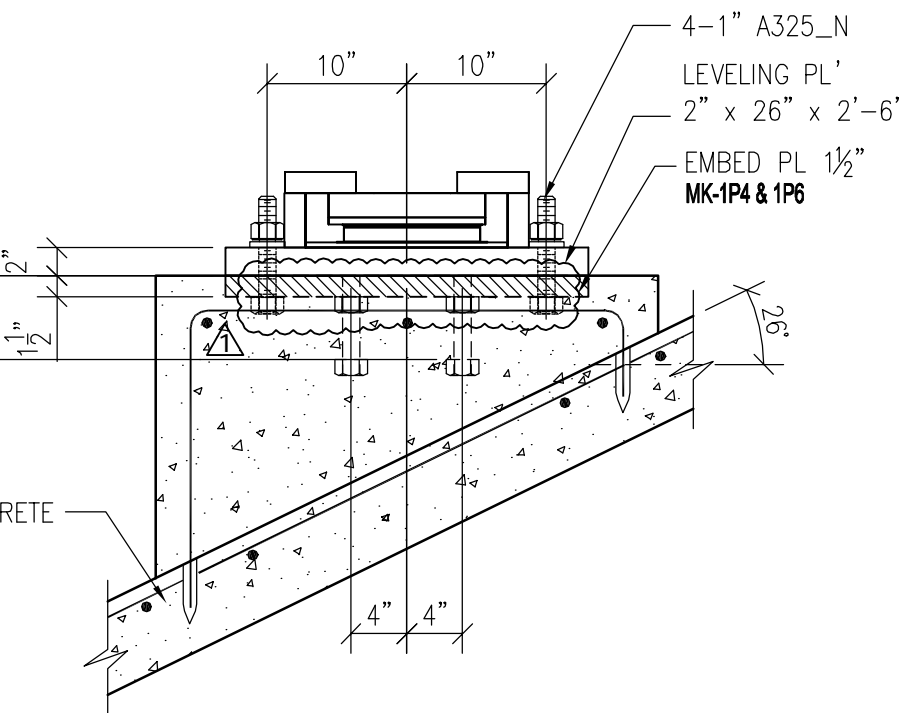

DETAIL - 1 (14 LOC.)

4-1/4" A449 ANCHOR BOLT (20)
 W/(2) NUTS, (2) WASHER PER ANCHOR BOLT & (ONE) WASHER PL 3/8"x2 1/2"x2 1/2" PER ANCHOR BOLT
 MK-10AB20

DETAIL - 2 (7 LOC.)

4-1" A449 HEADED ANCHOR BOLT (6)
 W/(ONE) WASHER PL 3/8"x2 1/2"x2 1/2" PER ANCHOR BOLT

DETAIL - 3 (2 LOC.)

4-1" A449 HEADED ANCHOR BOLT (6)
 W/(ONE) WASHER PL 3/8"x2 1/2"x2 1/2" PER ANCHOR BOLT

DETAIL - 4 (4 LOC.)

4-1/4" A449 ANCHOR BOLT (20)
 W/(2) NUTS, (2) WASHER PER ANCHOR BOLT & (ONE) WASHER PL 3/8"x2 1/2"x2 1/2" PER ANCHOR BOLT
 MK-10AB20

DETAIL - 5 (4 LOC.)

4-1" A449 HEADED ANCHOR BOLT (6)
 W/(ONE) WASHER PL 3/8"x2 1/2"x2 1/2" PER ANCHOR BOLT

DETAIL - 6 (4 LOC.)

4-1" A449 HEADED ANCHOR BOLT (6)
 W/(ONE) WASHER PL 3/8"x2 1/2"x2 1/2" PER ANCHOR BOLT

DETAIL - 7 TYP