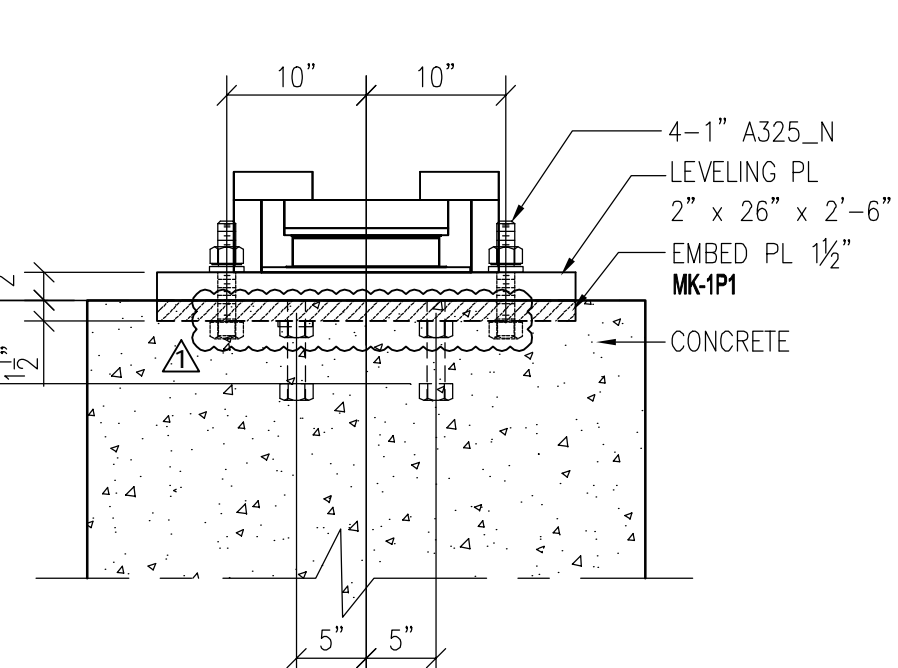

DETAIL - 1 (14 LOC.)

4-1/4" A449 ANCHOR BOLT (20)
 W/(2) NUTS, (2) WASHER PER ANCHOR BOLT & (ONE) WASHER PL 3/8"x2 1/2"x2 1/2" PER ANCHOR BOLT
 MK-10AB20

DETAIL - 2 (7 LOC.)

4-1" A449 HEADED ANCHOR BOLT (6)
 W/(ONE) WASHER PL 3/8"x2 1/2"x2 1/2" PER ANCHOR BOLT

DETAIL - 3 (2 LOC.)

4-1" A449 HEADED ANCHOR BOLT (6)
 W/(ONE) WASHER PL 3/8"x2 1/2"x2 1/2" PER ANCHOR BOLT

DETAIL - 4 (4 LOC.)

4-1/4" A449 ANCHOR BOLT (20)
 W/(2) NUTS, (2) WASHER PER ANCHOR BOLT & (ONE) WASHER PL 3/8"x2 1/2"x2 1/2" PER ANCHOR BOLT
 MK-10AB20

DETAIL - 5 (4 LOC.)

4-1" A449 HEADED ANCHOR BOLT (6)
 W/(ONE) WASHER PL 3/8"x2 1/2"x2 1/2" PER ANCHOR BOLT

DETAIL - 6 (4 LOC.)

4-1" A449 HEADED ANCHOR BOLT (6)
 W/(ONE) WASHER PL 3/8"x2 1/2"x2 1/2" PER ANCHOR BOLT