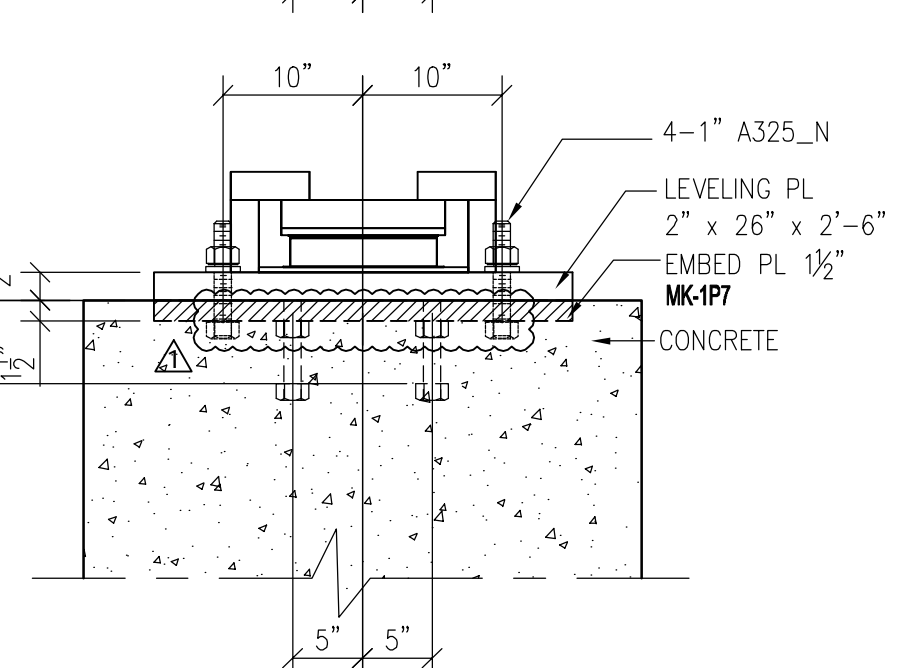

DETAIL - 1 (14 LOC.)

4-1/4" A449 ANCHOR BOLT (20)
 W/(2) NUTS, (2) WASHER PER ANCHOR BOLT & (ONE) WASHER PL 3/8"x2 1/2"x2 1/2" PER ANCHOR BOLT
 MK-10AB20

DETAIL - 2 (7 LOC.)

4-1" A449 HEADED ANCHOR BOLT (6)
 W/(ONE) WASHER PL 3/8"x2 1/2"x2 1/2" PER ANCHOR BOLT

DETAIL - 3 (2 LOC.)

4-1" A449 HEADED ANCHOR BOLT (6)
 W/(ONE) WASHER PL 3/8"x2 1/2"x2 1/2" PER ANCHOR BOLT

DETAIL - 4 (4 LOC.)

4-1/4" A449 ANCHOR BOLT (20)
 W/(2) NUTS, (2) WASHER PER ANCHOR BOLT & (ONE) WASHER PL 3/8"x2 1/2"x2 1/2" PER ANCHOR BOLT
 MK-10AB20

DETAIL - 5 (4 LOC.)

4-1" A449 HEADED ANCHOR BOLT (6)
 W/(ONE) WASHER PL 3/8"x2 1/2"x2 1/2" PER ANCHOR BOLT

DETAIL - 6 (4 LOC.)

4-1" A449 HEADED ANCHOR BOLT (6)
 W/(ONE) WASHER PL 3/8"x2 1/2"x2 1/2" PER ANCHOR BOLT