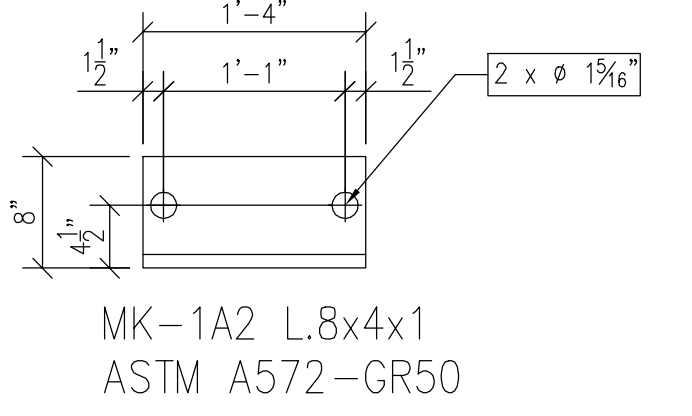

DETAIL - 1 (14 LOC.)

4-1/4" A449 ANCHOR BOLT (20)
 W/(2) NUTS, (2) WASHER PER ANCHOR BOLT & (ONE) WASHER PL 3/8"x2 1/2"x2 1/2" PER ANCHOR BOLT
 MK-10AB20

DETAIL - 2 (7 LOC.)

4-1" A449 HEADED ANCHOR BOLT (6)
 W/(ONE) WASHER PL 3/8"x2 1/2"x2 1/2" PER ANCHOR BOLT

DETAIL - 3 (2 LOC.)

4-1" A449 HEADED ANCHOR BOLT (6)
 W/(ONE) WASHER PL 3/8"x2 1/2"x2 1/2" PER ANCHOR BOLT

DETAIL - 4 (4 LOC.)

4-1/4" A449 ANCHOR BOLT (20)
 W/(2) NUTS, (2) WASHER PER ANCHOR BOLT & (ONE) WASHER PL 3/8"x2 1/2"x2 1/2" PER ANCHOR BOLT
 MK-10AB20

DETAIL - 5 (4 LOC.)

4-1" A449 HEADED ANCHOR BOLT (6)
 W/(ONE) WASHER PL 3/8"x2 1/2"x2 1/2" PER ANCHOR BOLT

DETAIL - 6 (4 LOC.)

4-1" A449 HEADED ANCHOR BOLT (6)
 W/(ONE) WASHER PL 3/8"x2 1/2"x2 1/2" PER ANCHOR BOLT