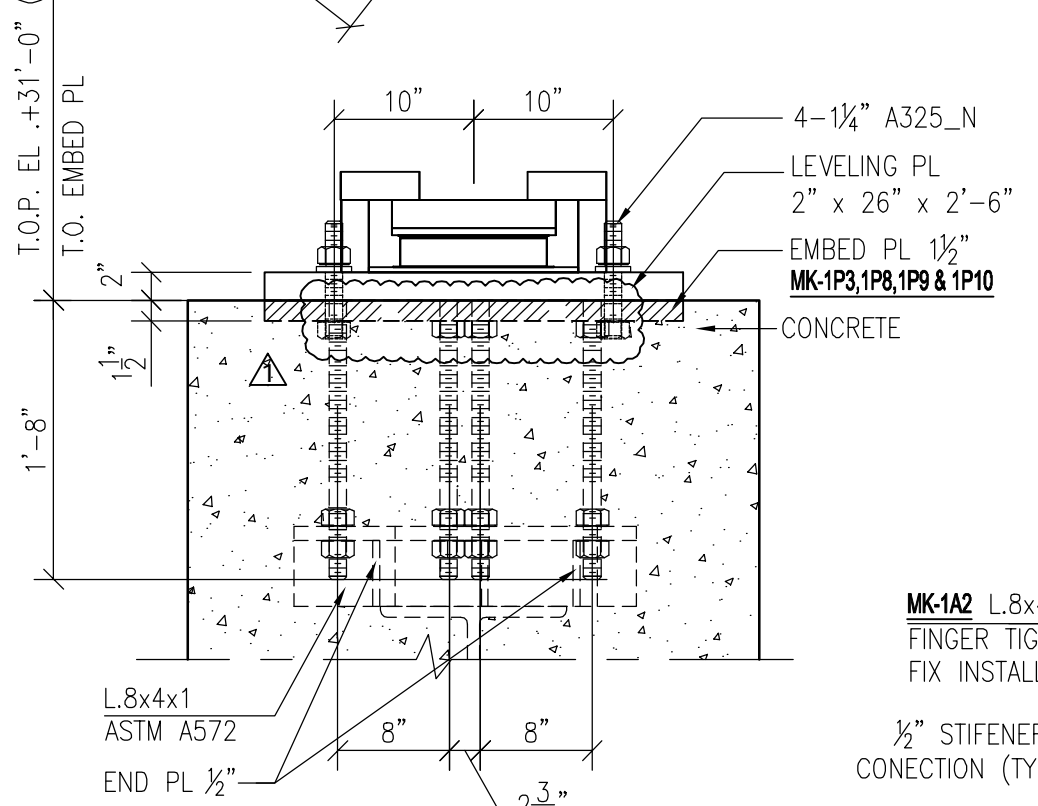

DETAIL - 1 (14 LOC.)

4-1/4" A449 ANCHOR BOLT (20)
 W/(2) NUTS, (2) WASHER PER ANCHOR BOLT & (ONE) WASHER PL 3/8"x2 1/2"x2 1/2" PER ANCHOR BOLT
 MK-10AB20

DETAIL - 2 (7 LOC.)

4-1" A449 HEADED ANCHOR BOLT (6)
 W/(ONE) WASHER PL 3/8"x2 1/2"x2 1/2" PER ANCHOR BOLT

DETAIL - 3 (2 LOC.)

4-1" A449 HEADED ANCHOR BOLT (6)
 W/(ONE) WASHER PL 3/8"x2 1/2"x2 1/2" PER ANCHOR BOLT

DETAIL - 4 (4 LOC.)

4-1/4" A449 ANCHOR BOLT (20)
 W/(2) NUTS, (2) WASHER PER ANCHOR BOLT & (ONE) WASHER PL 3/8"x2 1/2"x2 1/2" PER ANCHOR BOLT
 MK-10AB20

DETAIL - 5 (4 LOC.)

4-1" A449 HEADED ANCHOR BOLT (6)
 W/(ONE) WASHER PL 3/8"x2 1/2"x2 1/2" PER ANCHOR BOLT

DETAIL - 6 (4 LOC.)

4-1" A449 HEADED ANCHOR BOLT (6)
 W/(ONE) WASHER PL 3/8"x2 1/2"x2 1/2" PER ANCHOR BOLT

DETAIL - 7 TYP